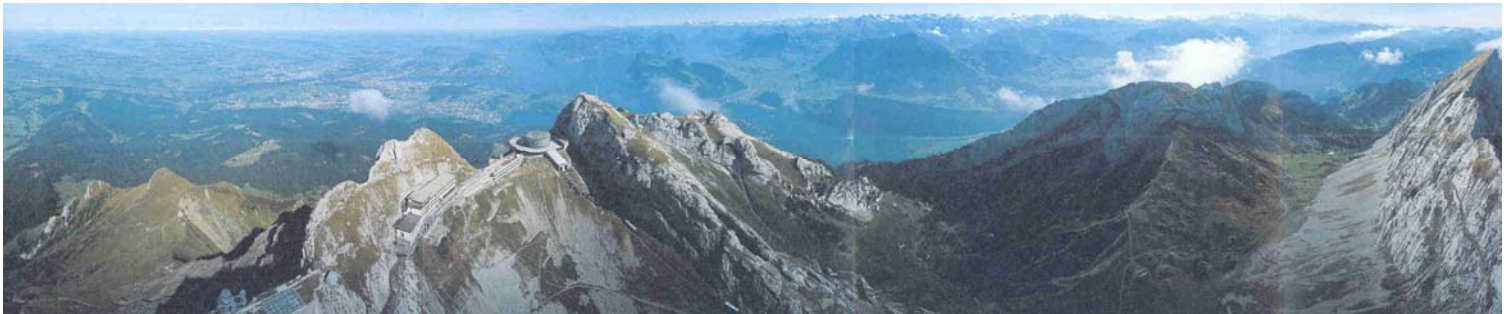

Accompanying guest's programme

Tour 1: Monday, 28th June, Central Switzerland Tour Zurich - Lake Lucerne - Pilatus (2132m a.s.l.) - Kriens - Luzern - Zurich

Departure:	Zurich Main Station	meet @	7:00 am
Arrival:	Zurich Main Station	approx.	5:00 pm
Lunch:	on the Top of Pilatus		

Pilatus

Walking over the Kapellbrücke

Kapellbrücke with Watertower

Cogwheel railway

On the lake

Lion monument

Kapellgasse